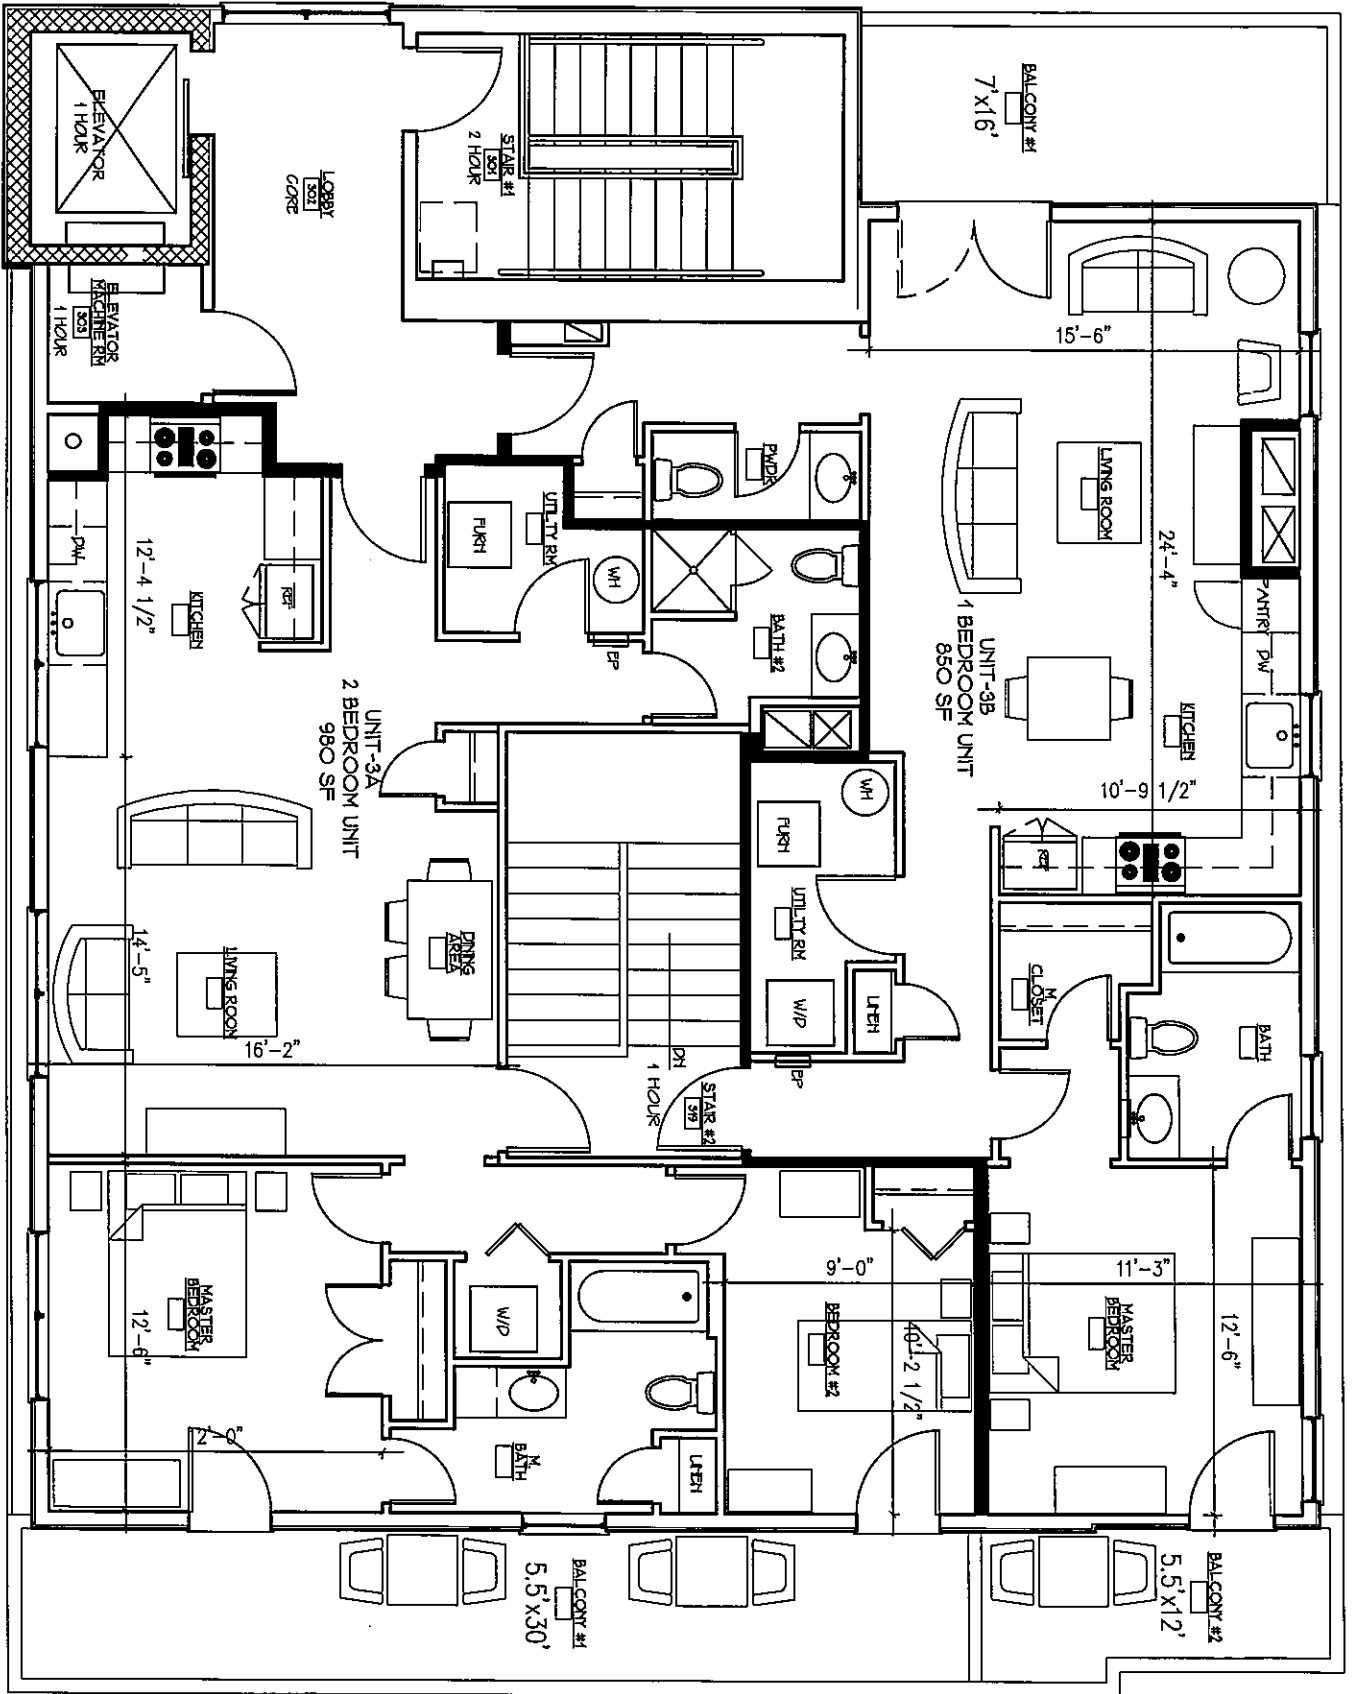

2 RESIDENTIAL UNITS THIRD FLOOR
PINE TREE VENTURES, 1241 POST ROAD, FAIRFIELD, CT

(NORTH) POST ROAD